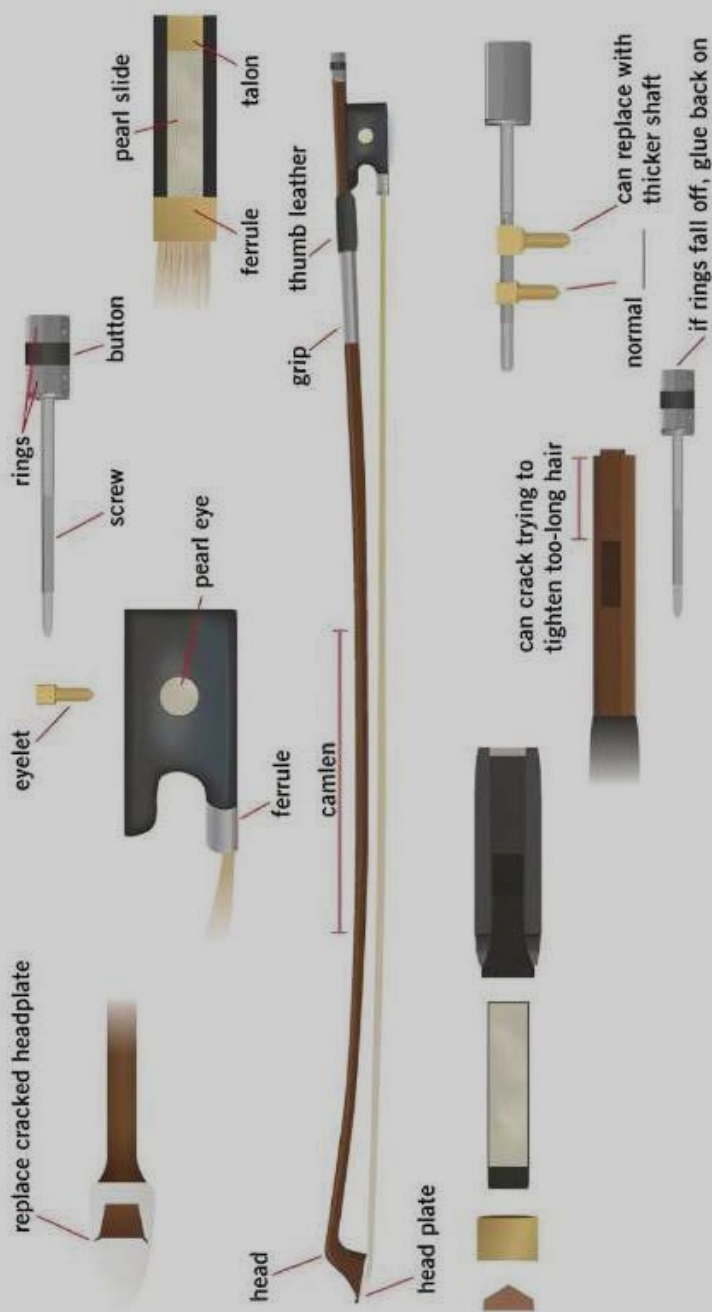

SCREWS

QH010:VN, VA, VC, VBF

Ebony Nickel Button

QH011:VN, VA, VC, VBF

Ebony Silver Button

QH012:VN, VA, VC, VBF

Ebony Silver Button

QH013:VN, VA, VC, VBF

Abalone Shell Button

QH014:VN, VA, VC

Ebony Silver Button

QH015:VBG

Ebony German Bass Button

**Please email us for more information!
y8578@vip.sina.com**

CONTACT US

ADDRESS